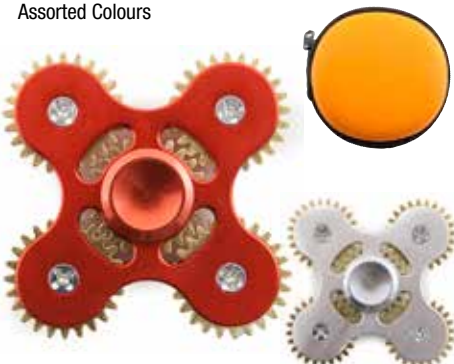

£6.95

3 WAY RAINBOW SPINNER

Code NT104 - MIN - 12pcs

£6.95

RAINBOW WHEEL

Code NT53 - MIN - 12pcs

£6.95

CAPTAIN AMERICA

Code NT65 - MIN - 12pcs

£6.95

6 WAY BALL SPINNER

Code NT111 - MIN - 12pcs

£6.95

OVAL RAINBOW SPINNER

Code NT34

£7.50

MIN - 12pcs

£6.95

MIN - 48pcs

Assorted Colours

3 WAY SHREDDER SPINNER

Code NT18 - MIN - 6pcs

£11.99

Assorted Colours

4 WAY SHREDDER SPINNER

Code NT58 - MIN - 6pcs

£11.95

Assorted Designs

3/4 WAY SHREDDER SPINNER

Code NT59 - MIN - 6pcs

£11.95

Assorted Colours